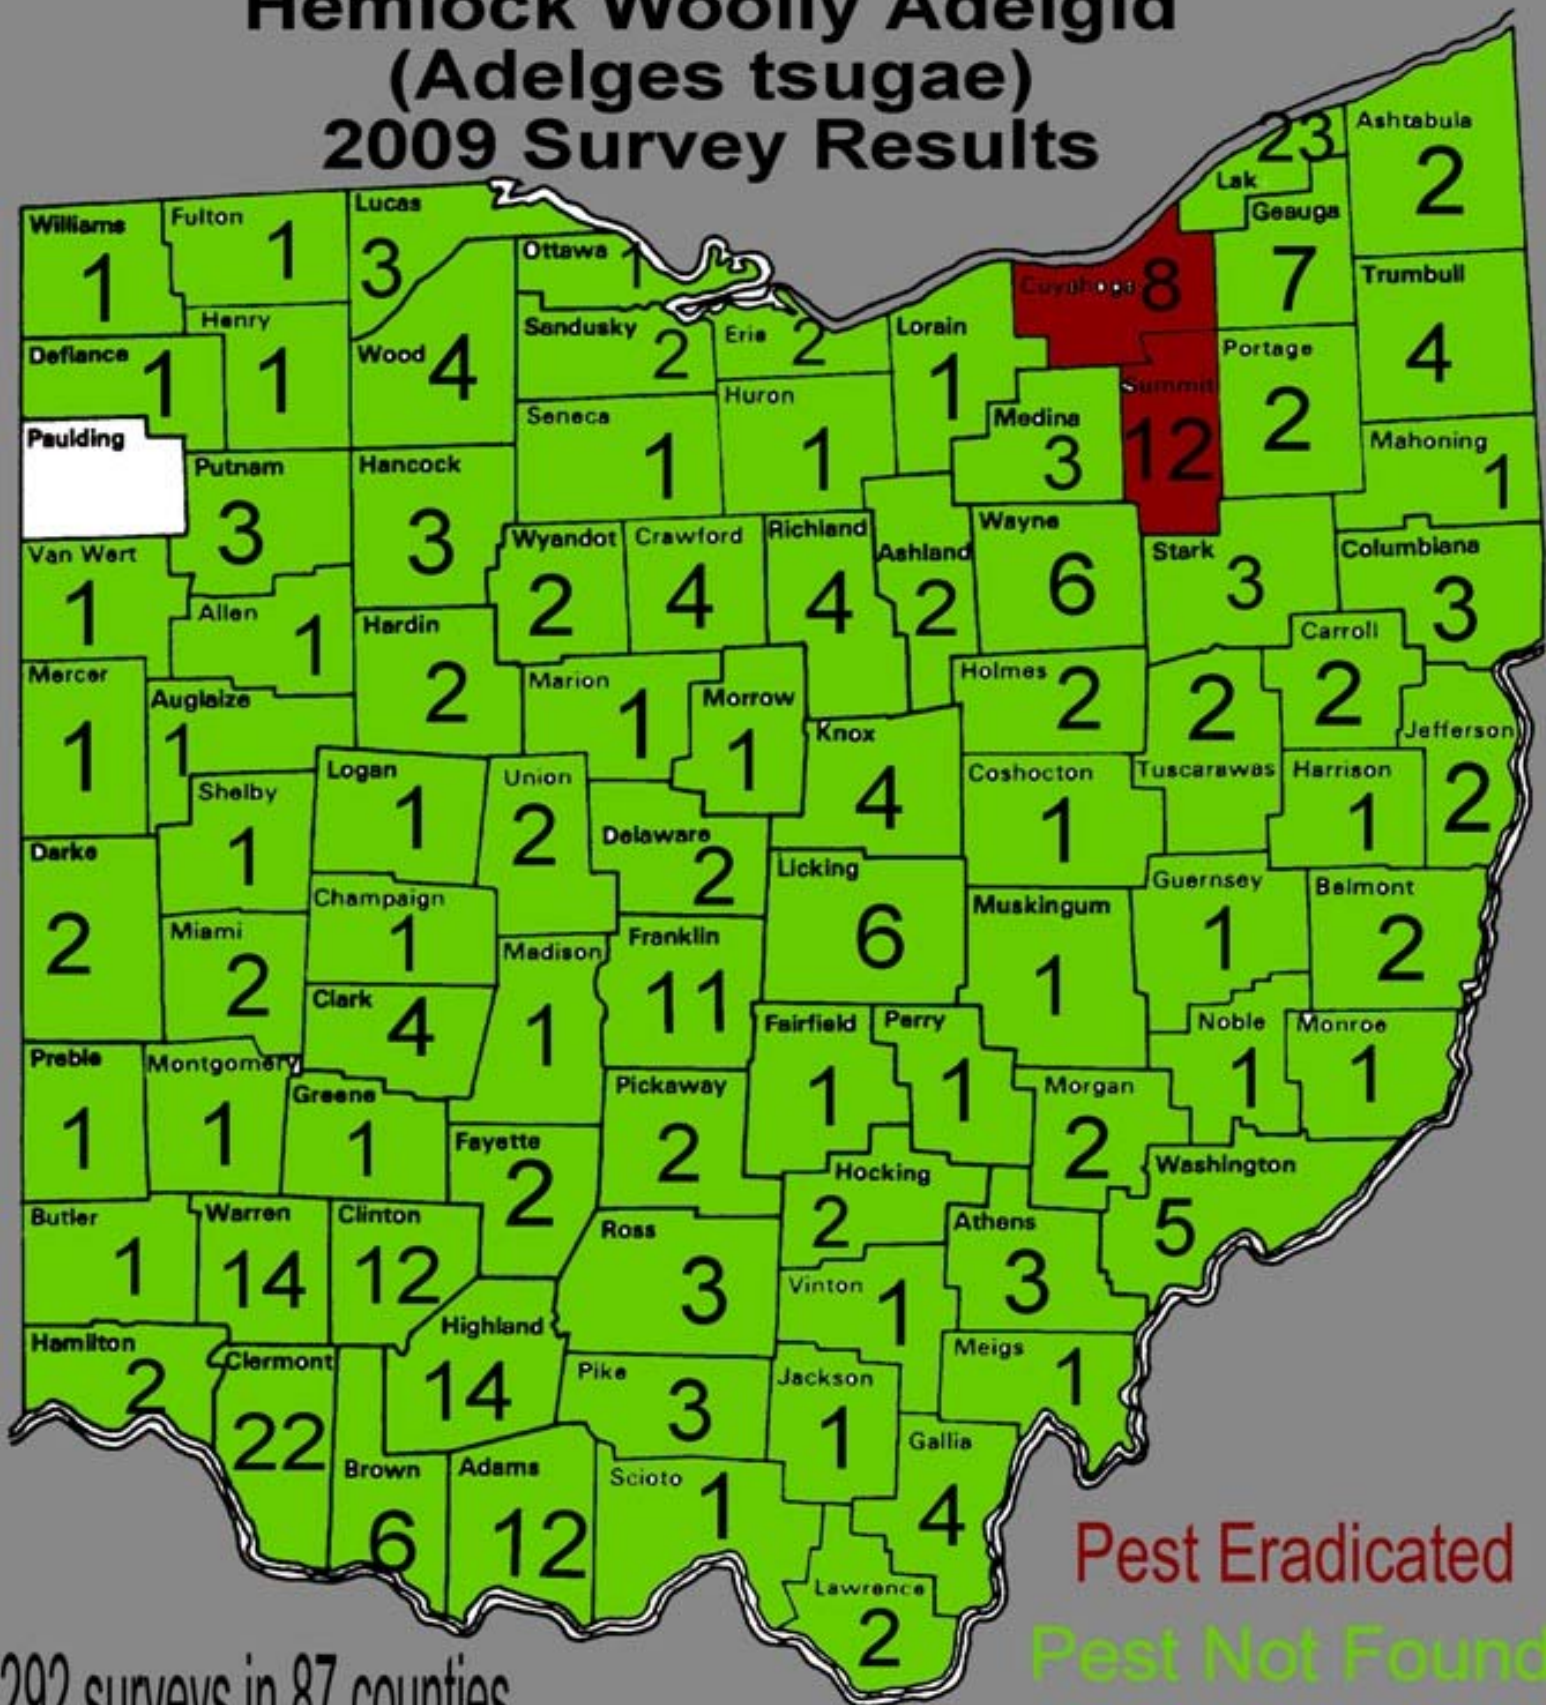

Hemlock Woolly Adelgid (Adelges tsugae) 2009 Survey Results

Pest Eradicated
Pest Not Found

292 surveys in 87 counties